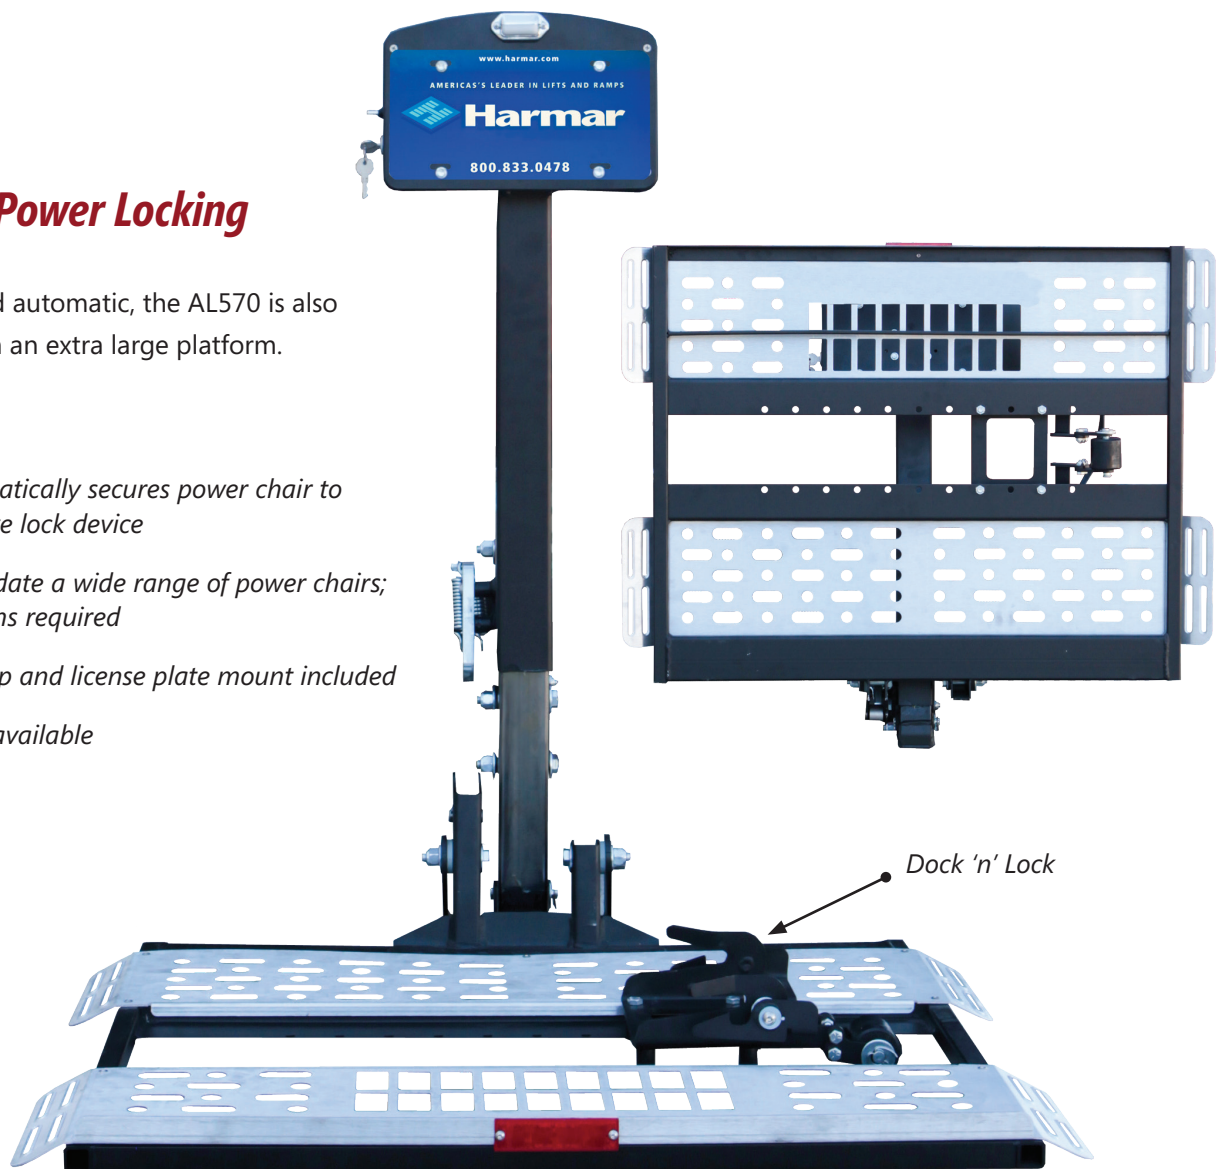

## Automatic With Power Locking

Compact, lightweight and automatic, the AL570 is also available as AL570XL with an extra large platform.

### Features & Benefits

- Dock 'N' Lock automatically secures power chair to platform with positive lock device
- Adjusts to accommodate a wide range of power chairs; no chair modifications required
- Manual crank backup and license plate mount included
- Swing-Away option available

Specifications	AL570	AL570XL Extra Large
Accommodates	Power Chairs	Larger Power Chairs
Platform	26.5" x 34.5" / 35" x 34.5"	26.5" x 34.5" / 35" x 34.5"
Lifting Capacity	350 lbs. (160 kg)	350 lbs. (160 kg)
Installed Weight	69 lbs. (31 kg)	79 lbs. (36 kg)
Securement	Dock 'N' Lock	Dock 'N' Lock
Hitch	Class III or greater	Class III or greater
Options	Battery pack, Swing-Away, Power chair covers	Battery pack, Swing-Away, Power chair covers
Warranty	3-year transferable	3-year transferable